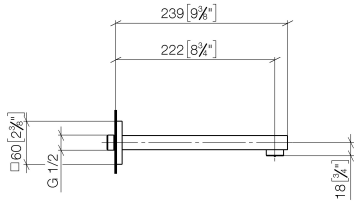

SYMETRICS eSET Touchfree Basin mixer without pop-up waste without temperature setting - Chrome

ST 010 206 0980

- 220mm projection
- fixed spout
- circular, air-enriched flow
- hole diameter 37 mm
- rosette 60 x 60 mm
- 1/2" connection
- plug-link mounting
- max. flow 7 l/min
- lead-free
- WRAS 1904065

For Touchfree control please order eSet Touchfree
WITH or WITHOUT temperature adjustment

Recommended miscellaneous

Concealed wall elbow -

35 085 970 90

- max. recess depth 163 mm
- min. recess depth 90 mm

ST 010 206 0080
mm [inches]

Flow rate chart

Certificates

LGA_18593.

WRAS_1904065.

SYMETRICS eSET Touchfree Basin mixer without pop-up waste without temperature setting - Chrome

ST 010 206 0980