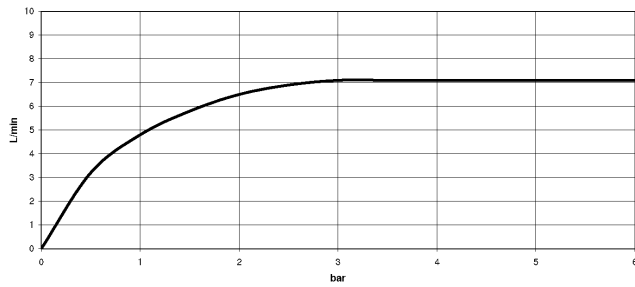

SYMETRICS eSET Touchfree Basin mixer without pop-up waste without temperature setting - Chrome

ST 010 206 0980

SYMETRICS eSET Touchfree Basin mixer without pop-up waste without temperature setting - Chrome

ST 010 206 0080
mm [inches]

Flow rate chart

Certificates

LGA_18593.

WRAS_1904065.

SYMETRICS eSET Touchfree Basin mixer without pop-up waste without temperature setting - Chrome

ST 010 206 0980