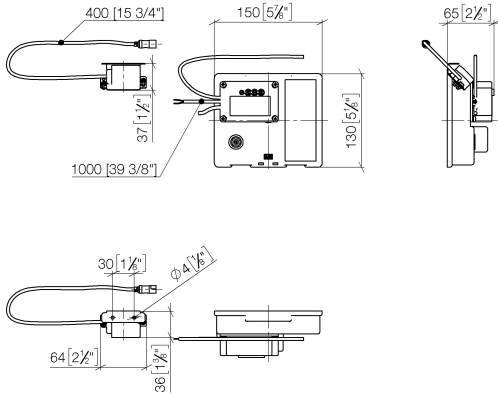

Required miscellaneous

eSET Touchfree Basin mixer without temperature setting for combining with wall-mounted fittings -

- min. recess depth 90 mm
- max. recess depth 125 mm

35 743 970 90

Required miscellaneous

eSET Touchfree Basin mixer without temperature setting for combining with free-standing fittings -

35 742 970 90

Recommended miscellaneous

Extension for Touchfree 500 mm - 12 765 970 90

SYMETRICS eSET Touchfree Basin mixer without pop-up waste without temperature setting - Chrome

ST 010 206 0080
mm [inches]

Certificates

LGA_29120.	WRAS_1906116.	IAPMO_EGS.	CE000001_eSet_Tou chfree_20171206_D E_signed.	CE000002_eSet_Tou chfree_20171206_E N_signed.
LGA_29119.				

SYMETRICS eSET Touchfree Basin mixer without pop-up waste without temperature setting - Chrome

SYMETRICS eSET Touchfree Basin mixer without pop-up waste without temperature setting - Chrome

ST 010 206 0980

- 220mm projection
- fixed spout
- circular, air-enriched flow
- hole diameter 37 mm
- rosette 60 x 60 mm
- 1/2" connection
- plug-link mounting
- max. flow 7 l/min
- lead-free
- WRAS 1904065